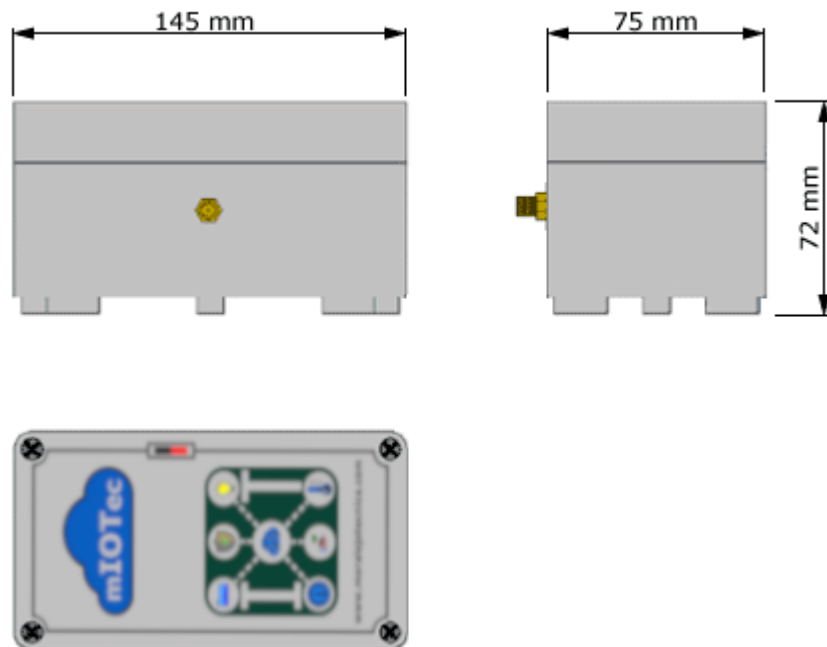

## Equipment measurement

- Uses ultrasound technology.
- Measurement range: 0.2m to 6m.
  - Accuracy: 1cm.
- Use a Reed type pulse counter.
- Measurement range: 0 to 9999999 m<sup>3</sup>.
- Accuracy: 1m<sup>3</sup>.

## Physical properties of the box

<b>Protection index</b>	<b>IP-67</b>
<b>Height</b>	<b>72 mm</b>
<b>Width</b>	<b>145 mm</b>
<b>Depth</b>	<b>75 mm</b>
<b>Weight</b>	<b>600 gr</b>

**Moralejo Técnica S.L.**